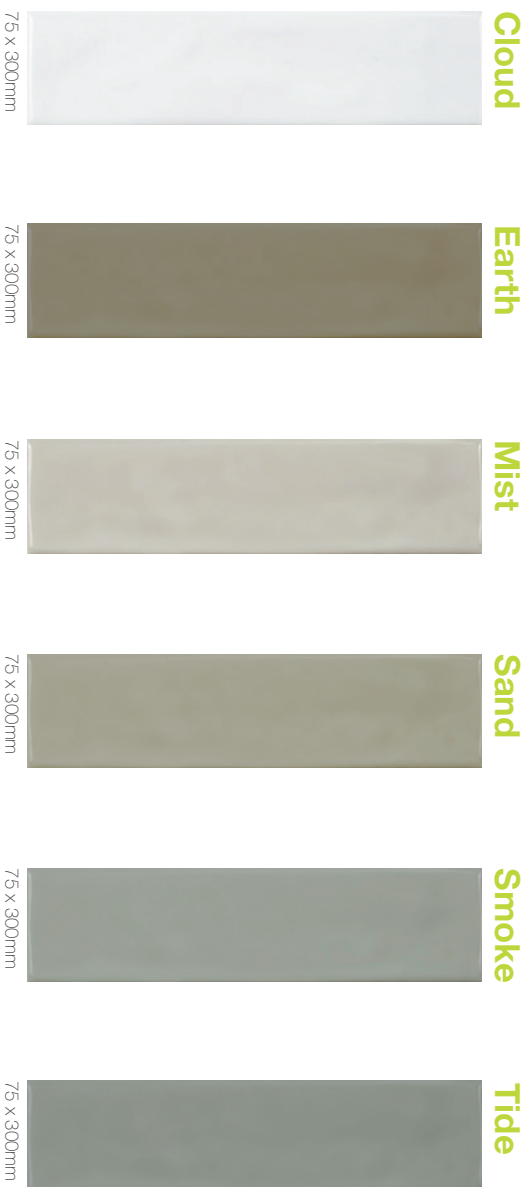

HIGHLIGHTING the Marlow range

MADE IN CHINA

The Marlow range emulates the look of yesteryear giving the appearance of traditional handmade tiles. Whether laid in the tradition of days gone or personalized to create a modern look, Marlow is perfect for splashbacks and feature walls.

This range is available in six gloss colourways – cloud, earth, mist, sand, smoke and tide – and in one size 75 x 300mm. Cloud is also available in a matt finish.

Item code	Product colour	Size	Category	Texture	Edge detail	PCS/CTN	CTN/PLT	SQM/PLT	KG/UOS	UOS	R Rating	P Rating	V Rating
MARLCL7530	Cloud	75 X 300 X 9.5mm	Ceramic Wall	Gloss	Unrectified	44	80	79.2	18	SQM	N/A	N/A	V0
MARLCL7530M	Cloud	75 X 300 X 9.5mm	Ceramic Wall	Matt	Unrectified	44	80	79.2	18	SQM	N/A	N/A	V0
MARLEA7530	Earth	75 X 300 X 9.5mm	Ceramic Wall	Gloss	Unrectified	44	80	79.2	18	SQM	N/A	N/A	V0
MARLMIS7530	Mist	75 X 300 X 9.5mm	Ceramic Wall	Gloss	Unrectified	44	80	79.2	18	SQM	N/A	N/A	V0
MARLSA7530	Sand	75 X 300 X 9.5mm	Ceramic Wall	Gloss	Unrectified	44	80	79.2	18	SQM	N/A	N/A	V0
MARLSM7530	Smoke	75 X 300 X 9.5mm	Ceramic Wall	Gloss	Unrectified	44	80	79.2	18	SQM	N/A	N/A	V0
MARLTI7530	Tide	75 X 300 X 9.5mm	Ceramic Wall	Gloss	Unrectified	44	80	79.2	18	SQM	N/A	N/A	V0

NOTE: Colour variation is an inherent property of all kiln-fired products. Tiles supplied may vary from samples provided.