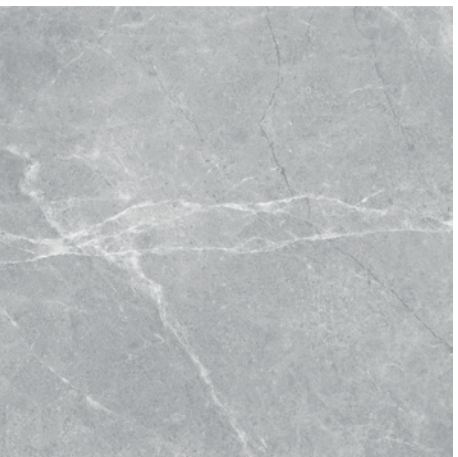

Grey

Taupe

White

Item code	Product colour	Size	Category	Texture	Edge detail	PCS/CTN	CTN/PLT	SQM/PLT	KG/UOS	UOS	P Rating	V Rating
ICSTGY30PN	Grey	300 x 300 x 9.5mm	Porcelain	Polished	Rectified	11	56	55.44	22.22	SQM	N/A	N/A
ICSTGY36PN	Grey	300 x 600 x 9.5mm	Porcelain	Polished	Rectified	8	40	57.60	22.22	SQM	N/A	V3
ICSTGY60PN	Grey	600 x 600 x 9.5mm	Porcelain	Polished	Rectified	4	40	57.60	22.22	SQM	N/A	V3
ICSTGYBRK	Grey	Brick Mosaic 298 x 348 x 9.5mm	Porcelain	Polished	Rectified	11	0	0.00	2.00	SHT	N/A	N/A
ICSTGYHEX	Grey	Hex Mosaic 318 x 326 x 9.5mm	Porcelain	Polished	Rectified	11	0	0.00	2.00	SHT	N/A	N/A
ICSTT30PN	Taupe	300 x 300 x 9.5mm	Porcelain	Polished	Rectified	11	56	55.44	22.22	SQM	N/A	N/A
ICSTT36PN	Taupe	300 x 600 x 9.5mm	Porcelain	Polished	Rectified	8	40	57.60	22.22	SQM	N/A	V3
ICSTT60PN	Taupe	600 x 600 x 9.5mm	Porcelain	Polished	Rectified	4	40	57.60	22.22	SQM	N/A	V3
ICSTTBRK	Taupe	Brick Mosaic 298 x 348 x 9.5mm	Porcelain	Polished	Rectified	11	0	0.00	2.00	SHT	N/A	N/A
ICSTTHEX	Taupe	Hex Mosaic 318 x 326 x 9.5mm	Porcelain	Polished	Rectified	11	0	0.00	2.00	SHT	N/A	N/A
ICSTWH30PN	White	300 x 300 x 9.5mm	Porcelain	Polished	Rectified	11	56	55.44	22.22	SQM	N/A	N/A
ICSTWH36PN	White	300 x 600 x 9.5mm	Porcelain	Polished	Rectified	8	40	57.60	22.22	SQM	N/A	V3
ICSTWH60PN	White	600 x 600 x 9.5mm	Porcelain	Polished	Rectified	4	40	57.60	22.22	SQM	N/A	V3
ICSTWH612PN	White	600 x 1200 x 10mm	Porcelain	Polished	Rectified	2	29	41.76	23.95	SQM	N/A	V3
ICSTWHBRK	White	Brick Mosaic 298 x 348 x 9.5mm	Porcelain	Polished	Rectified	11	0	0.00	2.00	SHT	N/A	N/A
ICSTWHHEX	White	Hex Mosaic 318 x 326 x 9.5mm	Porcelain	Polished	Rectified	11	0	0.00	2.00	SHT	N/A	N/A