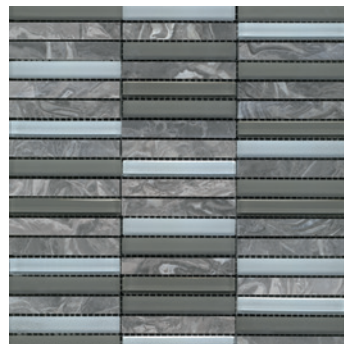

HIGHLIGHTING the Mosaics range

These mosaic ranges are available in a hand-sheeted format for easy application. Creative in design, these sheets offer glass mix, stone mix, as well as different combinations of glass, stone and metal mixes. Suitable for all internal wall applications, these tiles provide striking feature walls or an imaginative blended wall with a complementary or contrasting wall tile.

MOSAIC043
305 x 305mm sheet

MOSAIC109
305 x 305mm sheet

MOSAIC232
305 x 305mm sheet

MOSAICM219-1548
298 x 305mm sheet

MOSAICM219-1598
298 x 305mm sheet

MOSAICMG013
298 x 298mm sheet

MOSAICNSB11084
298 x 305mm sheet

MOSAICNSB11085
298 x 305mm sheet

MOSAICNSB11086
298 x 305mm sheet

MOSAICNSB11087
298 x 305mm sheet

MOSAICVB1548-1
298 x 305mm sheet

MOSAICVB1548-4
298 x 305mm sheet

NOTE: Colour variation is an inherent property of all kiln-fired products. Tiles supplied may vary from samples provided. All slip resistant ratings are provided subject to the guidelines outlined in our terms & conditions of sale.