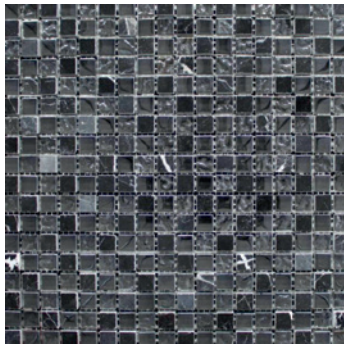

HIGHLIGHTING the Mosaics range

These mosaic ranges are available in a hand-sheeted format for easy application. Creative in design, these sheets offer glass mix, stone mix, as well as different combinations of glass, stone and metal mixes. Suitable for all internal wall applications, these tiles provide striking feature walls or an imaginative blended wall with a complementary or contrasting wall tile.

MOSAIC043
305 x 305mm sheet

MOSAIC109
305 x 305mm sheet

MOSAIC232
305 x 305mm sheet

MOSAICM219-1548
298 x 305mm sheet

MOSAICM219-1598
298 x 305mm sheet

MOSAICMG013
298 x 298mm sheet

MOSAICNSB11084
298 x 305mm sheet

MOSAICNSB11085
298 x 305mm sheet

MOSAICNSB11086
298 x 305mm sheet

MOSAICNSB11087
298 x 305mm sheet

MOSAICVB1548-1
298 x 305mm sheet

MOSAICVB1548-4
298 x 305mm sheet

NOTE: Colour variation is an inherent property of all kiln-fired products. Tiles supplied may vary from samples provided. All slip resistant ratings are provided subject to the guidelines outlined in our terms & conditions of sale.