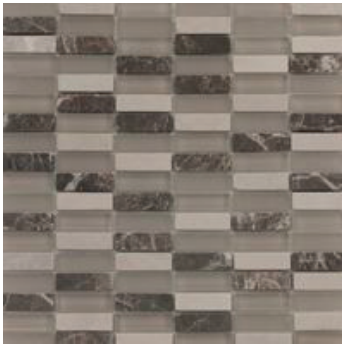

MOSAICSG15481
298 x 305mm sheet

Item code	Size	Category	Texture	Edge detail	PCS/CTN	CTN/PLT	SQM/PLT	KG/UOS	UOS	P Rating	V Rating
MOSAIC043	15 x 15 x 8mm	Mosaic Tiles	Combination	N/A	11	0	0	1.45	SHT	N/A	N/A
MOSAIC109	15 x 15 x 8mm	Mosaic Tiles	Combination	N/A	11	0	0	1.45	N/A	N/A	N/A
MOSAIC232	15 x 15 x 8mm	Mosaic Tiles	Combination	N/A	11	0	0	1.45	N/A	N/A	N/A
MOSAICM219-1548	15 x 48 x 8mm	Mosaic Tiles	Combination	N/A	11	0	0	1.45	N/A	N/A	N/A
MOSAICM219-1598	15 x 98 x 8mm	Mosaic Tiles	Combination	N/A	11	0	0	1.45	N/A	N/A	N/A
MOSAICMG013	13 x 73 x 7mm	Mosaic Tiles	Combination	N/A	13	0	0	1.45	N/A	N/A	N/A
MOSAICNSB11084	15 x 98 x 8mm	Mosaic Tiles	Combination	N/A	11	0	0	1.45	N/A	N/A	N/A
MOSAICNSB11085	15 x 98 x 8mm	Mosaic Tiles	Combination	N/A	11	0	0	1.45	N/A	N/A	N/A
MOSAICNSB11086	15 x 98 x 8mm	Mosaic Tiles	Combination	N/A	11	0	0	1.45	N/A	N/A	N/A
MOSAICNSB11087	15 x 98 x 8mm	Mosaic Tiles	Combination	N/A	11	0	0	1.45	N/A	N/A	N/A
MOSAICSG15481	15 x 48 x 8mm	Mosaic Tiles	Combination	N/A	11	0	0	1.45	N/A	N/A	N/A
MOSAICVB1548-1	15 x 48 x 8mm	Mosaic Tiles	Combination	N/A	11	0	0	1.48	N/A	N/A	N/A
MOSAICVB1548-4	15 x 48 x 8mm	Mosaic Tiles	Combination	N/A	11	0	0	1.48	N/A	N/A	N/A
MOSAICVB1548-5	15 x 48 x 8mm	Mosaic Tiles	Combination	N/A	11	0	0	1.48	N/A	N/A	N/A
MOSAICVB1548-6	15 x 48 x 8mm	Mosaic Tiles	Combination	N/A	11	0	0	1.48	N/A	N/A	N/A
STJ1138	300 x 278 x 10mm	Natural Stone	Polished	Rectified	10	0	0	1.35	N/A	N/A	N/A
MOSAIC-HEXCAR50X	298 x 305 x 10mm	Natural Stone	Honed	Rectified	10	0	0	18.00	SHT	N/A	N/A