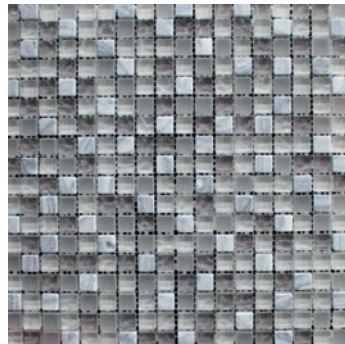

HIGHLIGHTING the Mosaics range

These mosaic ranges are available in a hand-sheeted format for easy application. Creative in design, these sheets offer glass mix, stone mix, as well as different combinations of glass, stone and metal mixes. Suitable for all internal wall applications, these tiles provide striking feature walls or an imaginative blended wall with a complementary or contrasting wall tile.

MOSAIC043
305 x 305mm sheet

MOSAIC109
305 x 305mm sheet

MOSAIC232
305 x 305mm sheet

MOSAICM219-1548
298 x 305mm sheet

MOSAICM219-1598
298 x 305mm sheet

MOSAICMG013
298 x 298mm sheet

MOSAICNSB11084
298 x 305mm sheet

MOSAICNSB11085
298 x 305mm sheet

MOSAICNSB11086
298 x 305mm sheet

MOSAICNSB11087
298 x 305mm sheet

MOSAICVB1548-1
298 x 305mm sheet

MOSAICVB1548-4
298 x 305mm sheet

NOTE: Colour variation is an inherent property of all kiln-fired products. Tiles supplied may vary from samples provided. All slip resistant ratings are provided subject to the guidelines outlined in our terms & conditions of sale.