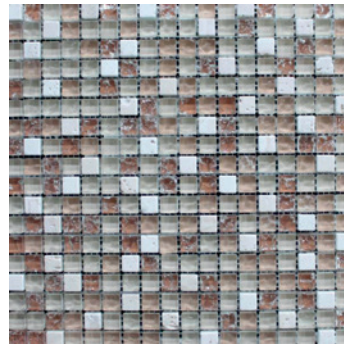

HIGHLIGHTING the Mosaics range

These mosaic ranges are available in a hand-sheeted format for easy application. Creative in design, these sheets offer glass mix, stone mix, as well as different combinations of glass, stone and metal mixes. Suitable for all internal wall applications, these tiles provide striking feature walls or an imaginative blended wall with a complementary or contrasting wall tile.

MOSAIC043
305 x 305mm sheet

MOSAIC109
305 x 305mm sheet

MOSAIC232
305 x 305mm sheet

MOSAICM219-1548
298 x 305mm sheet

MOSAICM219-1598
298 x 305mm sheet

MOSAICMG013
298 x 298mm sheet

MOSAICNSB11084
298 x 305mm sheet

MOSAICNSB11085
298 x 305mm sheet

MOSAICNSB11086
298 x 305mm sheet

MOSAICNSB11087
298 x 305mm sheet

MOSAICVB1548-1
298 x 305mm sheet

MOSAICVB1548-4
298 x 305mm sheet

NOTE: Colour variation is an inherent property of all kiln-fired products. Tiles supplied may vary from samples provided. All slip resistant ratings are provided subject to the guidelines outlined in our terms & conditions of sale.