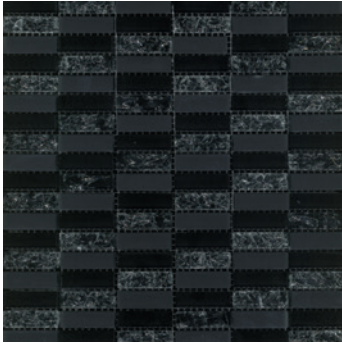

HIGHLIGHTING the Mosaics range

MOSAICVB1548-5
298 x 305mm sheet