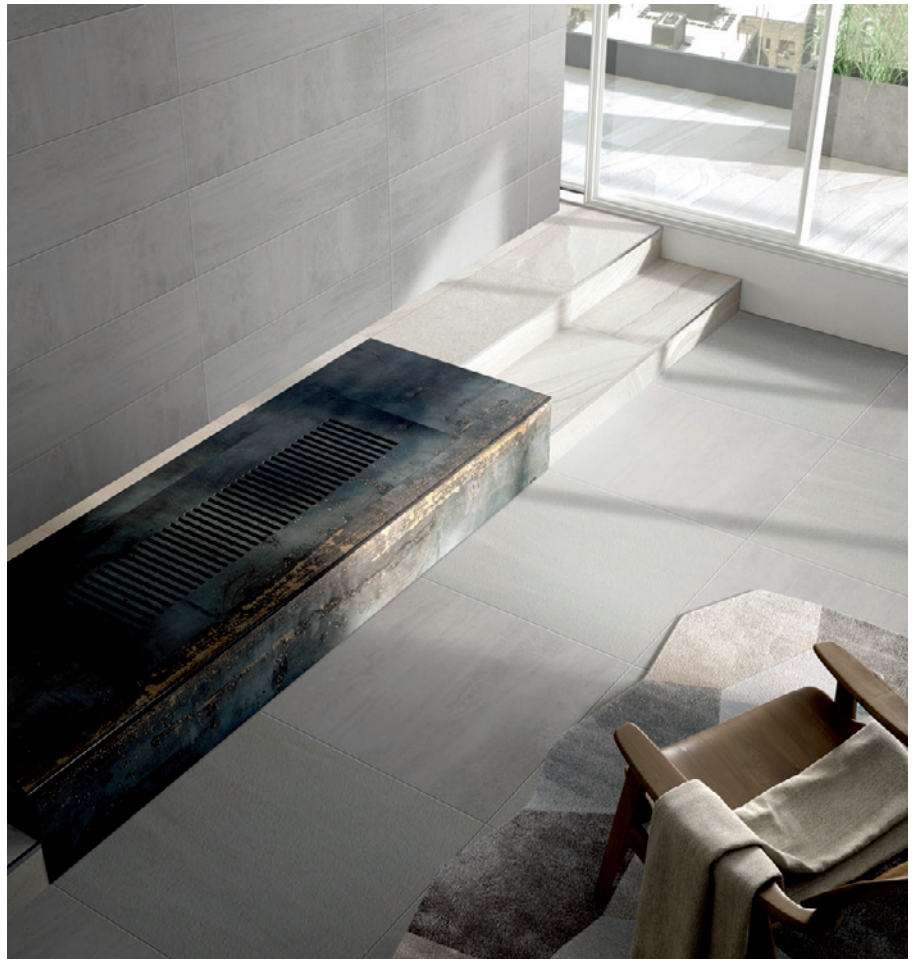

## the Riverstone range

MADE IN CHINA

Replicating the look of stone Riverstone is a rectified glazed porcelain using the latest digital printing technology available today. Available in 2 colourways and 3 different sizes the finishes include matt, lappato and a bush hammered external finish with a P4 rating. To complement the range there is also a chevron and rhomboid mosaic.

## Light Grey

600 x 600mm  
RIVELG60M (in/out) P4  
RIVELG60SP (semi polished)

300 x 300mm  
RIVELG30M (in/out) P4  
RIVELG30SP (semi polished)

300 x 600mm  
RIVELG36M (in/out) P4  
RIVELG36SP (semi polished)

Rhomboid  
264 x 238mm  
actual coverage: 0.06sqm  
RIVELGRB (matt) P2

Chevron  
298 x 238mm  
actual coverage: 0.0658sqm  
RIVELGCV (matt) P2