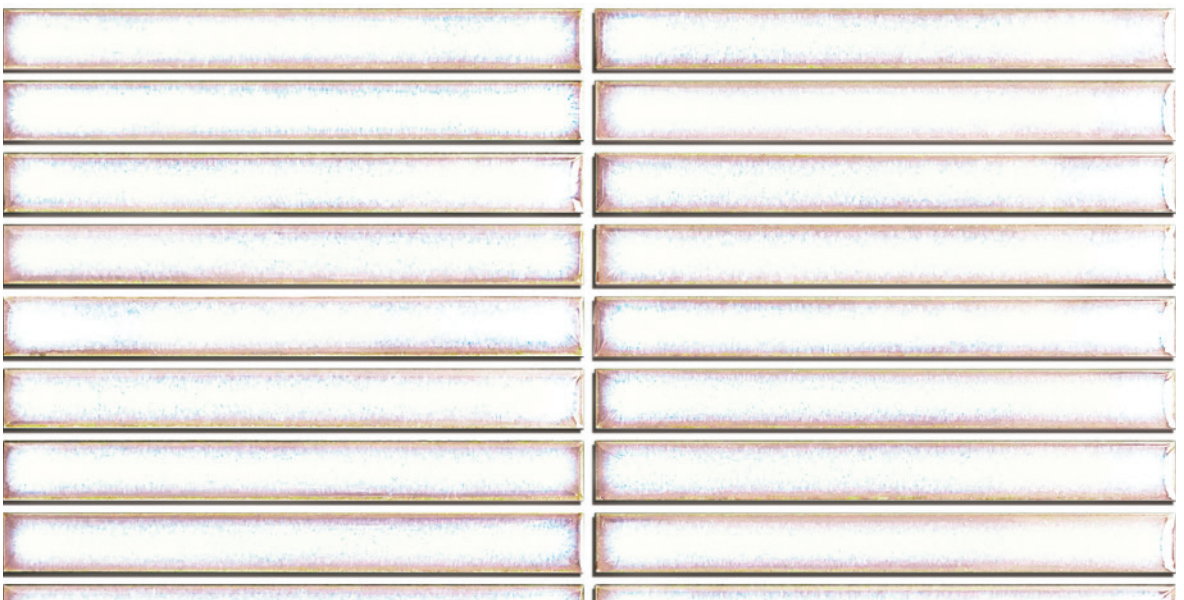

HIGHLIGHTING the Sticks range

MADE IN CHINA

When designing a house or an office – spaces that might require permanence in time – it's important to choose elements that will last through time. Sticks wants to make beauty everlasting. The simplicity of the shape tells a story of serenity that lasts through time, undisturbed as the years go by. The concept of simple beauty is highlighted in the brighter colors, which present an inward gradient that captures the eyes, with a subtle granulated effect that will always be elegant. The neutral white and black are perfect for more understated looks that still need a beautiful touch. A collection of balanced beauty.

Black, White

Uniform Appearance

Other colours

Slight variation

Black

296 x 297mm (sht)
15 x 145mm (pce)
STKBK (matt)

Ocean

296 x 297mm (sht)
15 x 145mm (pce)
STKOC (glossy)

Vintage White

296 x 297mm (sht)
15 x 145mm (pce)
STIKWW (glossy)

White

296 x 297mm (sh)
15 x 145mm (pce)
STIKWH (matt)

Black

Ocean

Vintage White

White

Item code	Product colour	Size	Category	Texture	Edge detail	PCS/CTN	CTN/PLT	SQM/PLT	Kg/UOS	UOS	P Rating	V Rating
STKBK	Black	296 x 297mm	Mosaic	Matt	Unrectified	11	81	78.29	14.69	SQM	N/A	V1
STKOC	Ocean	296 x 297mm	Mosaic	Glossy	Unrectified	11	81	78.29	14.69	SQM	N/A	V2
STKWW	Vintage White	296 x 297mm	Mosaic	Glossy	Unrectified	11	81	78.29	14.69	SQM	N/A	V2
STKWH	White	296 x 297mm	Mosaic	Matt	Unrectified	11	81	78.29	14.69	SQM	N/A	V1