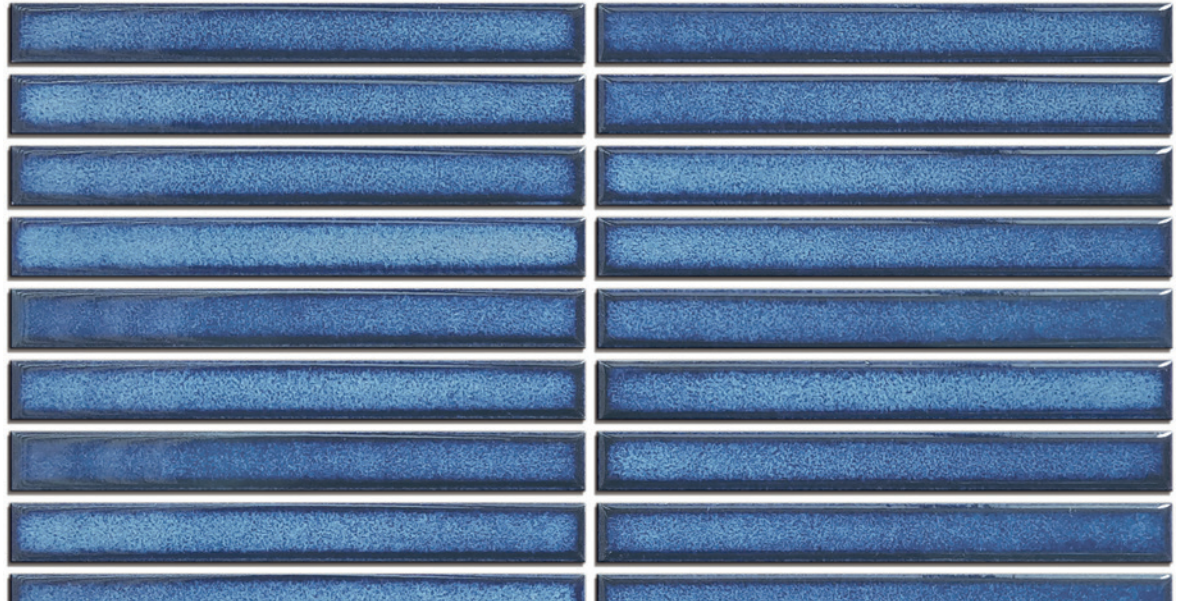

HIGHLIGHTING the Sticks range

MADE IN CHINA

When designing a house or an office – spaces that might require permanence in time – it's important to choose elements that will last through time. Sticks wants to make beauty everlasting. The simplicity of the shape tells a story of serenity that lasts through time, undisturbed as the years go by. The concept of simple beauty is highlighted in the brighter colors, which present an inward gradient that captures the eyes, with a subtle granulated effect that will always be elegant. The neutral white and black are perfect for more understated looks that still need a beautiful touch. A collection of balanced beauty.

Black, White

Uniform Appearance

Other colours

Slight variation

Black

296 x 297mm (sht)
15 x 145mm (pce)
STKBK (matt)

Ocean

296 x 297mm (sht)
15 x 145mm (pce)
STKOC (glossy)

Vintage White

296 x 297mm (sht)
15 x 145mm (pce)
STIKWW (glossy)

White

296 x 297mm (sh)
15 x 145mm (pce)
STIKWH (matt)

Black

Ocean

Vintage White

White

Item code	Product colour	Size	Category	Texture	Edge detail	PCS/CTN	CTN/PLT	SQM/PLT	Kg/UOS	UOS	P Rating	V Rating
STKBK	Black	296 x 297mm	Mosaic	Matt	Unrectified	11	81	78.29	14.69	SQM	N/A	V1
STKOC	Ocean	296 x 297mm	Mosaic	Glossy	Unrectified	11	81	78.29	14.69	SQM	N/A	V2
STKWW	Vintage White	296 x 297mm	Mosaic	Glossy	Unrectified	11	81	78.29	14.69	SQM	N/A	V2
STKWH	White	296 x 297mm	Mosaic	Matt	Unrectified	11	81	78.29	14.69	SQM	N/A	V1