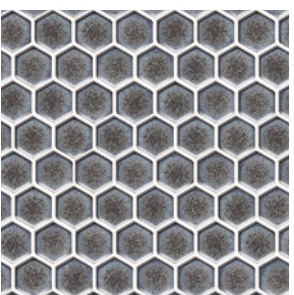

HIGHLIGHTING

the Dot Hex range

MADE IN CHINA

Made from ceramic and showcasing 5 different beautiful colors such as Dove, Steel, Jade, Fawn and Vintage White. This collection follows the trend of the market with subtle geometry, and makes the perfect backsplash or feature tile, for both modern and vintage looks.

Vintage White

300 x 300mm (sht)
23 x 26mm (pce)
D-EXVH (glossy)

Dove

Fawn

Jade

Steel

Vintage White

Item code	Product colour	Size	Category	Texture	Edge detail	PCS/CTN	CTN/PLT	SQM/PLT	KG/UOS	UOS	P Rating	V Rating
DHEXDO	Dove	300 x 300mm	Mosaic	Glossy	Unrectified	22	54	108.00	11.25	SQM	N/A	V2
DHEXFA	Fawn	300 x 300mm	Mosaic	Glossy	Unrectified	22	54	108.00	11.25	SQM	N/A	V2
DHEXJA	Jade	300 x 300mm	Mosaic	Glossy	Unrectified	22	54	108.00	11.25	SQM	N/A	V2
DHEXST	Steel	300 x 300mm	Mosaic	Glossy	Unrectified	22	54	108.00	11.25	SQM	N/A	V2
DHEXWH	Vintage White	300 x 300mm	Mosaic	Glossy	Unrectified	22	54	108.00	11.25	SQM	N/A	V2