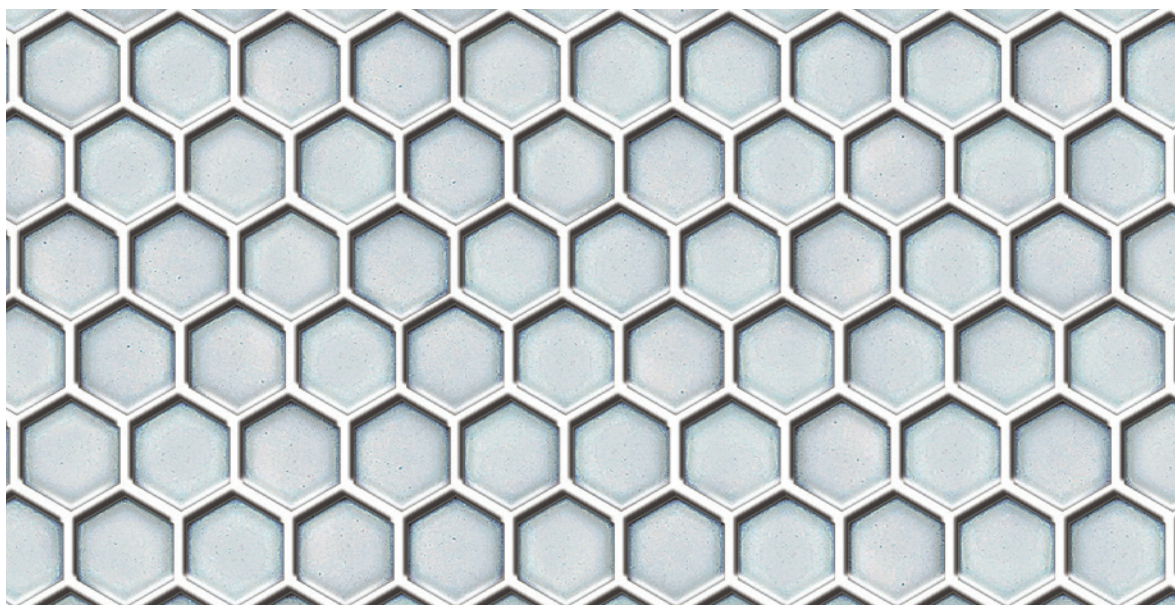

HIGHLIGHTING

the Dot Hex range

MADE IN CHINA

Made from ceramic and showcasing 5 different beautiful colors such as Dove, Steel, Jade, Fawn and Vintage White. This collection follows the trend of the market with subtle geometry, and makes the perfect backsplash or feature tile, for both modern and vintage looks.

Dove

300 x 300mm (sht)
23 x 26mm (pce)
DHEXDO (glossy)

Fawn

300 x 300mm (sht)
23 x 26mm (pce)
DHEXFA (glossy)

Jade

300 x 300mm (sht)
23 x 26mm (pce)
DHEXJA (glossy)

Steel

300 x 300mm (sht)
23 x 26mm (pce)
D-EXST (glossy)

Vintage White

300 x 300mm (sht)
23 x 26mm (pce)
D-EXVH (glossy)

Dove

Fawn

Jade

Steel

Vintage White

Item code	Product colour	Size	Category	Texture	Edge detail	PCS/CTN	CTN/PLT	SQM/PLT	KG/UOS	UOS	P Rating	V Rating
DHEXDO	Dove	300 x 300mm	Mosaic	Glossy	Unrectified	22	54	108.00	11.25	SQM	N/A	V2
DHEXFA	Fawn	300 x 300mm	Mosaic	Glossy	Unrectified	22	54	108.00	11.25	SQM	N/A	V2
DHEXJA	Jade	300 x 300mm	Mosaic	Glossy	Unrectified	22	54	108.00	11.25	SQM	N/A	V2
DHEXST	Steel	300 x 300mm	Mosaic	Glossy	Unrectified	22	54	108.00	11.25	SQM	N/A	V2
DHEXWH	Vintage White	300 x 300mm	Mosaic	Glossy	Unrectified	22	54	108.00	11.25	SQM	N/A	V2