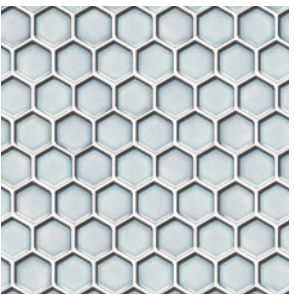

HIGHLIGHTING

the Dot Hex range

MADE IN CHINA

Made from ceramic and showcasing 5 different beautiful colors such as Dove, Steel, Jade, Fawn and Vintage White. This collection follows the trend of the market with subtle geometry, and makes the perfect backsplash or feature tile, for both modern and vintage looks.

Dove

300 x 300mm (sht)
23 x 26mm (pce)
DHEXDO (glossy)

Fawn

300 x 300mm (sht)
23 x 26mm (pce)
DHEXFA (glossy)

Jade

300 x 300mm (sht)
23 x 26mm (pce)
DHEXJA (glossy)

Steel

300 x 300mm (sht)
23 x 26mm (pce)
D-EXST (glossy)

Vintage White

300 x 300mm (sht)
23 x 26mm (pce)
D-EXVH (glossy)

Dove

Fawn

Jade

Steel

Vintage White

Item code	Product colour	Size	Category	Texture	Edge detail	PCS/CTN	CTN/PLT	SQM/PLT	KG/UOS	UOS	P Rating	V Rating
DHEXDO	Dove	300 x 300mm	Mosaic	Glossy	Unrectified	22	54	108.00	11.25	SQM	N/A	V2
DHEXFA	Fawn	300 x 300mm	Mosaic	Glossy	Unrectified	22	54	108.00	11.25	SQM	N/A	V2
DHEXJA	Jade	300 x 300mm	Mosaic	Glossy	Unrectified	22	54	108.00	11.25	SQM	N/A	V2
DHEXST	Steel	300 x 300mm	Mosaic	Glossy	Unrectified	22	54	108.00	11.25	SQM	N/A	V2
DHEXWH	Vintage White	300 x 300mm	Mosaic	Glossy	Unrectified	22	54	108.00	11.25	SQM	N/A	V2