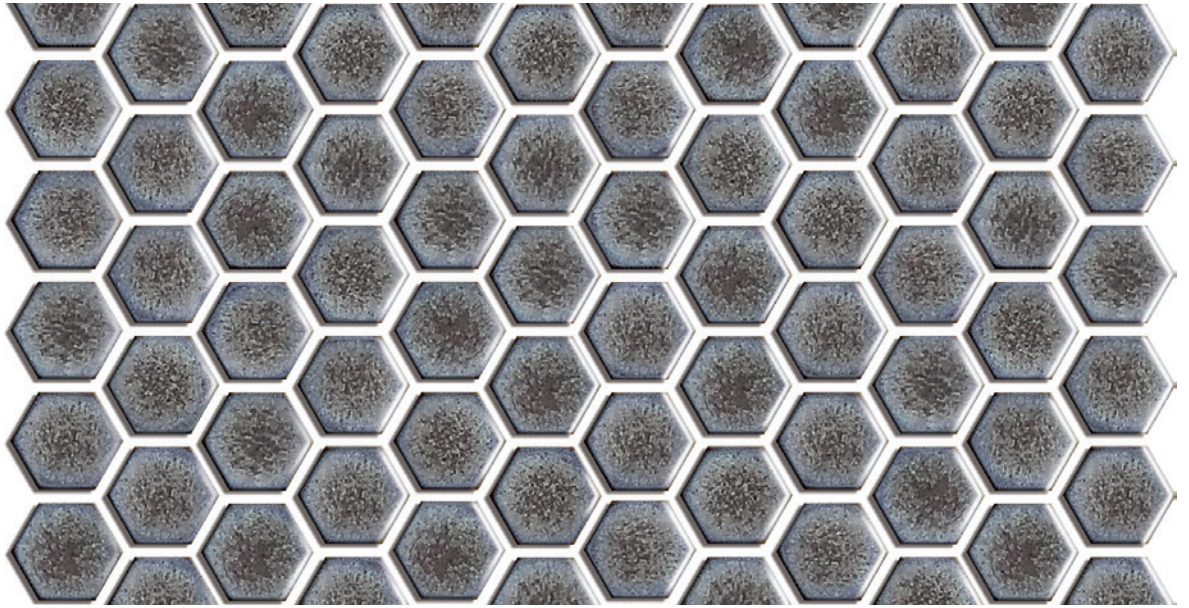

HIGHLIGHTING

the Dot Hex range

MADE IN CHINA

Made from ceramic and showcasing 5 different beautiful colors such as Dove, Steel, Jade, Fawn and Vintage White. This collection follows the trend of the market with subtle geometry, and makes the perfect backsplash or feature tile, for both modern and vintage looks.

Dove

300 x 300mm (sht)
23 x 26mm (pce)
DHEXDO (glossy)

Fawn

300 x 300mm (sht)
23 x 26mm (pce)
DHEXFA (glossy)

Jade

300 x 300mm (sht)
23 x 26mm (pce)
DHEXJA (glossy)

Steel

300 x 300mm (sht)
23 x 26mm (pce)
D-EXST (glossy)

Vintage White

300 x 300mm (sht)
23 x 26mm (pce)
D-EXVH (glossy)

Dove

Fawn

Jade

Steel

Vintage White

Item code	Product colour	Size	Category	Texture	Edge detail	PCS/CTN	CTN/PLT	SQM/PLT	KG/UOS	UOS	P Rating	V Rating
DHEXDO	Dove	300 x 300mm	Mosaic	Glossy	Unrectified	22	54	108.00	11.25	SQM	N/A	V2
DHEXFA	Fawn	300 x 300mm	Mosaic	Glossy	Unrectified	22	54	108.00	11.25	SQM	N/A	V2
DHEXJA	Jade	300 x 300mm	Mosaic	Glossy	Unrectified	22	54	108.00	11.25	SQM	N/A	V2
DHEXST	Steel	300 x 300mm	Mosaic	Glossy	Unrectified	22	54	108.00	11.25	SQM	N/A	V2
DHEXWH	Vintage White	300 x 300mm	Mosaic	Glossy	Unrectified	22	54	108.00	11.25	SQM	N/A	V2