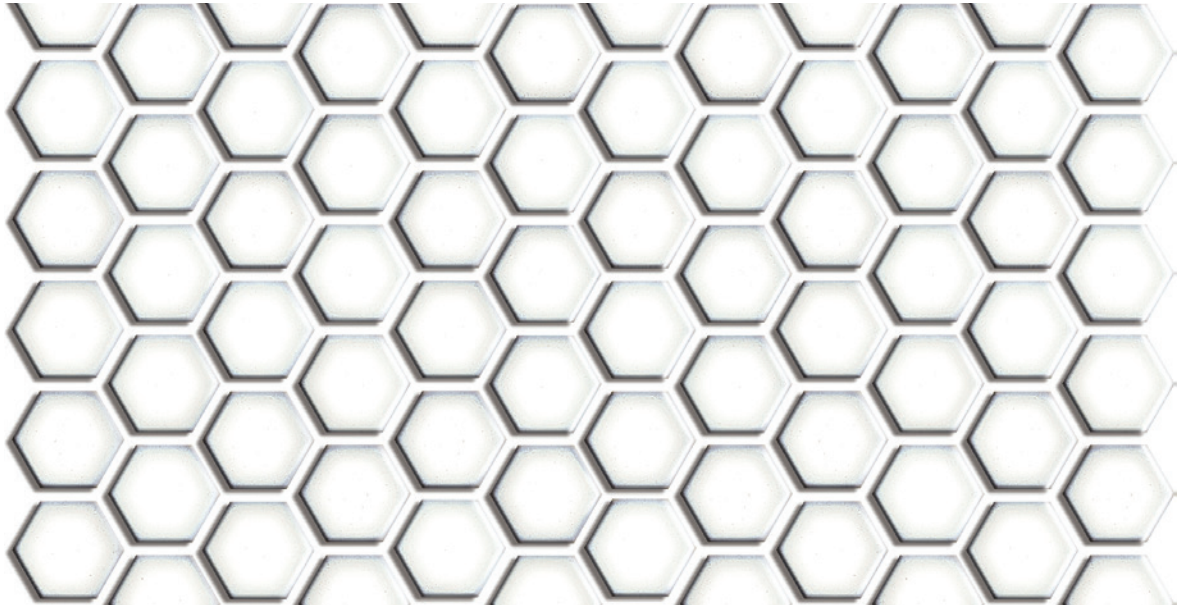

HIGHLIGHTING

the Dot Hex range

MADE IN CHINA

Made from ceramic and showcasing 5 different beautiful colors such as Dove, Steel, Jade, Fawn and Vintage White. This collection follows the trend of the market with subtle geometry, and makes the perfect backsplash or feature tile, for both modern and vintage looks.

Dove

300 x 300mm (sht)
23 x 26mm (pce)
DHEXDO (glossy)

Fawn

300 x 300mm (sht)
23 x 26mm (pce)
DHEXFA (glossy)

Jade

300 x 300mm (sht)
23 x 26mm (pce)
DHEXJA (glossy)

Steel

300 x 300mm (sht)
23 x 26mm (pce)
D-EXST (glossy)

Vintage White

300 x 300mm (sht)
23 x 26mm (pce)
D-EXVH (glossy)

Dove

Fawn

Jade

Steel

Vintage White

Item code	Product colour	Size	Category	Texture	Edge detail	PCS/CTN	CTN/PLT	SQM/PLT	KG/UOS	UOS	P Rating	V Rating
DHEXDO	Dove	300 x 300mm	Mosaic	Glossy	Unrectified	22	54	108.00	11.25	SQM	N/A	V2
DHEXFA	Fawn	300 x 300mm	Mosaic	Glossy	Unrectified	22	54	108.00	11.25	SQM	N/A	V2
DHEXJA	Jade	300 x 300mm	Mosaic	Glossy	Unrectified	22	54	108.00	11.25	SQM	N/A	V2
DHEXST	Steel	300 x 300mm	Mosaic	Glossy	Unrectified	22	54	108.00	11.25	SQM	N/A	V2
DHEXWH	Vintage White	300 x 300mm	Mosaic	Glossy	Unrectified	22	54	108.00	11.25	SQM	N/A	V2