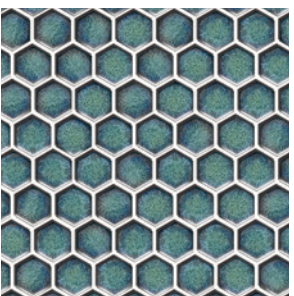

HIGHLIGHTING

the Dot Hex range

MADE IN CHINA

Made from ceramic and showcasing 5 different beautiful colors such as Dove, Steel, Jade, Fawn and Vintage White. This collection follows the trend of the market with subtle geometry, and makes the perfect backsplash or feature tile, for both modern and vintage looks.

Dove

300 x 300mm (sht)
23 x 26mm (pce)
DHEXDO (glossy)

Fawn

300 x 300mm (sht)
23 x 26mm (pce)
DHEXFA (glossy)

Jade

300 x 300mm (sht)
23 x 26mm (pce)
DHEXJA (glossy)

Steel

300 x 300mm (sht)
23 x 26mm (pce)
D-EXST (glossy)

Vintage White

300 x 300mm (sht)
23 x 26mm (pce)
D-EXVH (glossy)

Dove

Fawn

Jade

Steel

Vintage White

Item code	Product colour	Size	Category	Texture	Edge detail	PCS/CTN	CTN/PLT	SQM/PLT	KG/UOS	UOS	P Rating	V Rating
DHEXDO	Dove	300 x 300mm	Mosaic	Glossy	Unrectified	22	54	108.00	11.25	SQM	N/A	V2
DHEXFA	Fawn	300 x 300mm	Mosaic	Glossy	Unrectified	22	54	108.00	11.25	SQM	N/A	V2
DHEXJA	Jade	300 x 300mm	Mosaic	Glossy	Unrectified	22	54	108.00	11.25	SQM	N/A	V2
DHEXST	Steel	300 x 300mm	Mosaic	Glossy	Unrectified	22	54	108.00	11.25	SQM	N/A	V2
DHEXWH	Vintage White	300 x 300mm	Mosaic	Glossy	Unrectified	22	54	108.00	11.25	SQM	N/A	V2