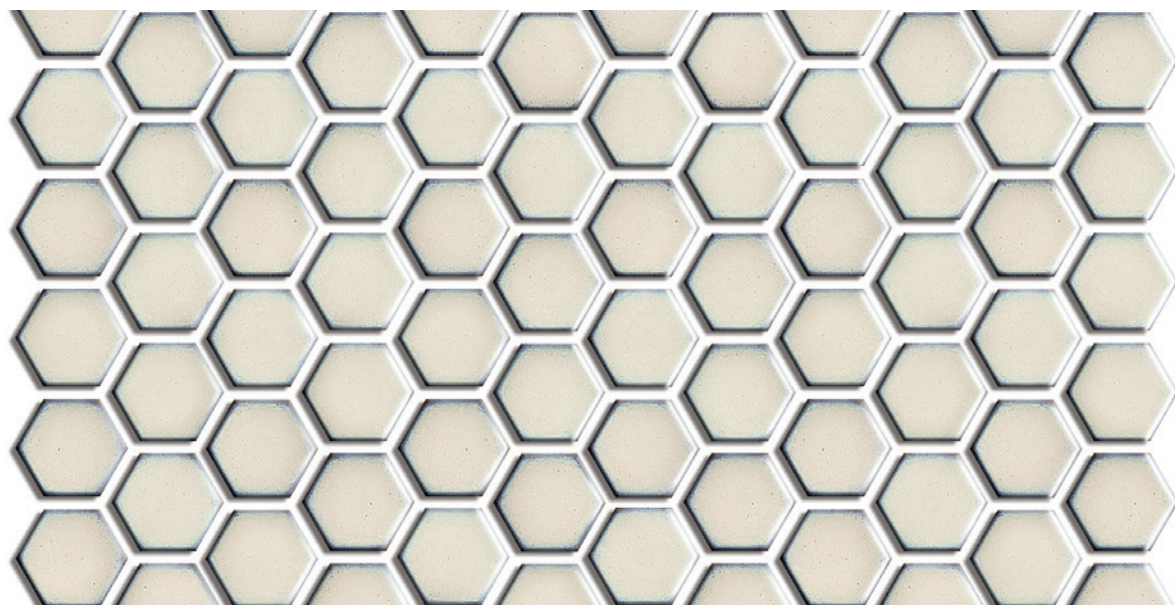

HIGHLIGHTING

the Dot Hex range

MADE IN CHINA

Made from ceramic and showcasing 5 different beautiful colors such as Dove, Steel, Jade, Fawn and Vintage White. This collection follows the trend of the market with subtle geometry, and makes the perfect backsplash or feature tile, for both modern and vintage looks.

Dove

300 x 300mm (sht)
23 x 26mm (pce)
DHEXDO (glossy)

Fawn

300 x 300mm (sht)
23 x 26mm (pce)
DHEXFA (glossy)

Jade

300 x 300mm (sht)
23 x 26mm (pce)
DHEXJA (glossy)

Steel

300 x 300mm (sht)
23 x 26mm (pce)
D-EXST (glossy)

Vintage White

300 x 300mm (sht)
23 x 26mm (pce)
D-EXVH (glossy)

Dove

Fawn

Jade

Steel

Vintage White

Item code	Product colour	Size	Category	Texture	Edge detail	PCS/CTN	CTN/PLT	SQM/PLT	KG/UOS	UOS	P Rating	V Rating
DHEXDO	Dove	300 x 300mm	Mosaic	Glossy	Unrectified	22	54	108.00	11.25	SQM	N/A	V2
DHEXFA	Fawn	300 x 300mm	Mosaic	Glossy	Unrectified	22	54	108.00	11.25	SQM	N/A	V2
DHEXJA	Jade	300 x 300mm	Mosaic	Glossy	Unrectified	22	54	108.00	11.25	SQM	N/A	V2
DHEXST	Steel	300 x 300mm	Mosaic	Glossy	Unrectified	22	54	108.00	11.25	SQM	N/A	V2
DHEXWH	Vintage White	300 x 300mm	Mosaic	Glossy	Unrectified	22	54	108.00	11.25	SQM	N/A	V2