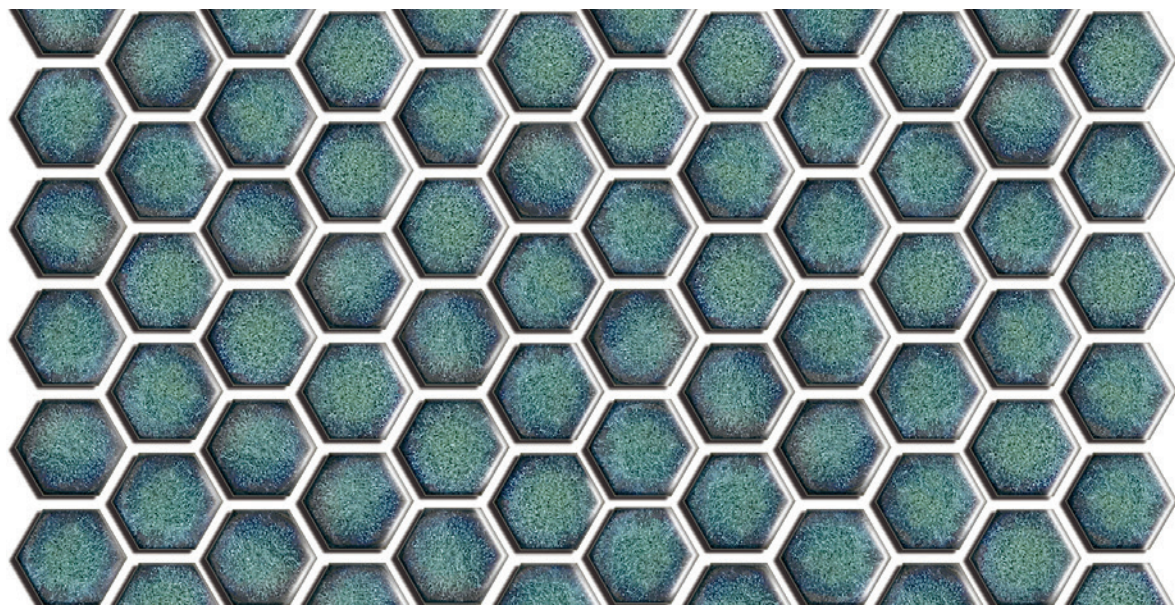

HIGHLIGHTING

the Dot Hex range

MADE IN CHINA

Made from ceramic and showcasing 5 different beautiful colors such as Dove, Steel, Jade, Fawn and Vintage White. This collection follows the trend of the market with subtle geometry, and makes the perfect backsplash or feature tile, for both modern and vintage looks.

Dove

300 x 300mm (sht)
23 x 26mm (pce)
DHEXDO (glossy)

Fawn

300 x 300mm (sht)
23 x 26mm (pce)
DHEXFA (glossy)

Jade

300 x 300mm (sht)
23 x 26mm (pce)
DHEXJA (glossy)

Steel

300 x 300mm (sht)
23 x 26mm (pce)
D-EXST (glossy)

Vintage White

300 x 300mm (sht)
23 x 26mm (pce)
D-EXVH (glossy)

Dove

Fawn

Jade

Steel

Vintage White

Item code	Product colour	Size	Category	Texture	Edge detail	PCS/CTN	CTN/PLT	SQM/PLT	KG/UOS	UOS	P Rating	V Rating
DHEXDO	Dove	300 x 300mm	Mosaic	Glossy	Unrectified	22	54	108.00	11.25	SQM	N/A	V2
DHEXFA	Fawn	300 x 300mm	Mosaic	Glossy	Unrectified	22	54	108.00	11.25	SQM	N/A	V2
DHEXJA	Jade	300 x 300mm	Mosaic	Glossy	Unrectified	22	54	108.00	11.25	SQM	N/A	V2
DHEXST	Steel	300 x 300mm	Mosaic	Glossy	Unrectified	22	54	108.00	11.25	SQM	N/A	V2
DHEXWH	Vintage White	300 x 300mm	Mosaic	Glossy	Unrectified	22	54	108.00	11.25	SQM	N/A	V2