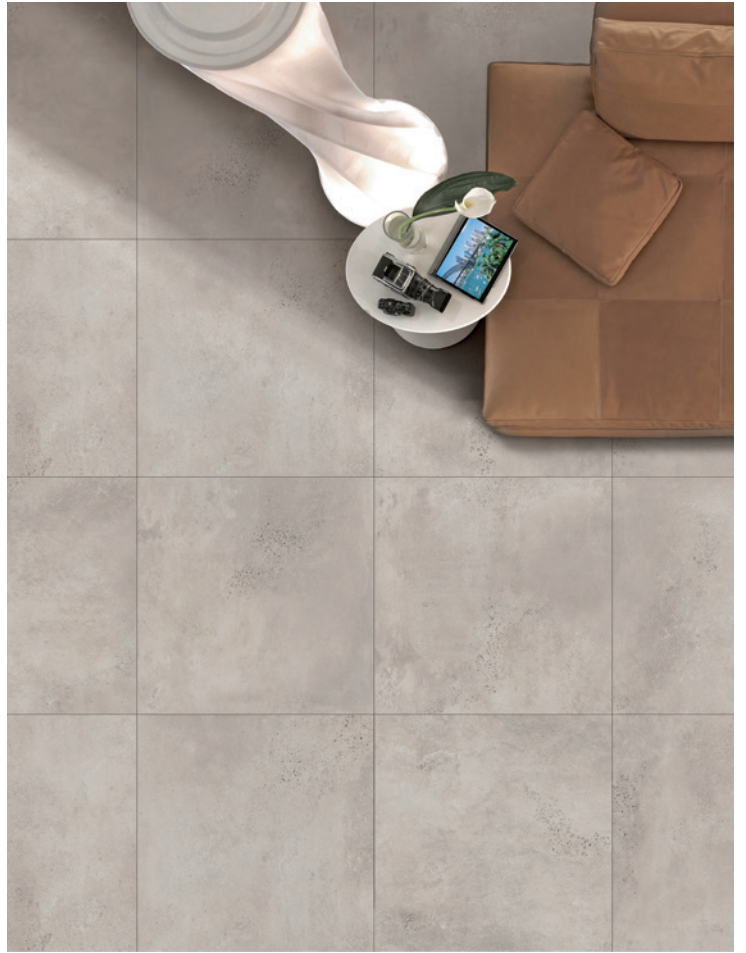

HIGHLIGHTING

the Kierrastone range

FLOORS
MADE IN AUSTRALIA

WALL
MADE IN THAILAND

A recent addition to our advanced tile technology collection is our Australian-made Kierrastone range. Identical to the natural look of concrete, this range is suitable for both internal and external floor applications, including wet areas. Kierrastone is available in four colourways – ash, charcoal, grey and white – and comes in a variety of sizes as well as matt or textured finishes. This range complements modern, contemporary, industrial and minimalist styles.

300 x 600mm
KIECH36 (matt)

600 x 600mm
KIECH60 (matt)
KIECH60T (textured)

Grey

300 x 300mm
KIEGY30 (matt)

450 x 450mm
KIEGY45 (matt)
KIEGY45T (textured)

300 x 600mm
KIEGY36 (matt)

600 x 600mm
KIEGY60 (matt)
KIEGY60T (textured)