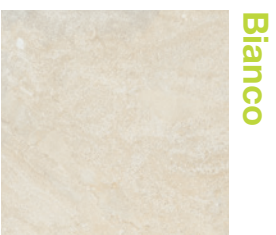

Item code	Product colour	Size	Category	Texture	Edge detail	PCS/ CTN	CTN/ PLT	SQM/ PLT	KG/ UOS	UOS	P Rating	V Rating
TUFBIAFR	Bianco	French Pattern	Porcelain Tiles	Matt	Unrectified	6	44	33.00	20.00	BOX	P2	V4
TUFBIAFRE	Bianco	French Pattern	Porcelain Tiles	External	Unrectified	6	44	33.00	20.00	BOX	P5	V4
TUFBIA46	Bianco	408 x 614 x 9.5mm	Porcelain Tiles	Matt	Unrectified	5	48	60.12	19.95	SQM	N/A	N/A
TUFBIA46E	Bianco	408 x 614 x 9.5mm	Porcelain Tiles	External	Unrectified	5	48	60.12	19.95	SQM	N/A	N/A
TUFDORFR	Dorado	French Pattern	Porcelain Tiles	Matt	Unrectified	6	44	33.00	20.00	BOX	P2	V4
TUFDORFRE	Dorado	French Pattern	Porcelain Tiles	External	Unrectified	6	44	33.00	20.00	BOX	P5	V4
TUFDORA6E	Dorado	408 x 614 x 9.5mm	Porcelain Tiles	External	Unrectified	5	48	60.12	19.95	SQM	N/A	N/A
TUFTERRR	Terra	French Pattern	Porcelain Tiles	Matt	Unrectified	6	44	33.00	20.00	BOX	P2	V4
TUFTERRFE	Terra	French Pattern	Porcelain Tiles	External	Unrectified	6	44	33.00	20.00	BOX	P5	V4
TUFTERA6E	Terra	408 x 614 x 9.5mm	Porcelain Tiles	External	Unrectified	5	48	60.12	19.95	SQM	N/A	N/A

NOTE: Colour variation is an inherent property of all kiln-fired products. Tiles supplied may vary from samples provided. All slip resistant ratings are provided subject to the guidelines outlined in our terms & conditions of sale.