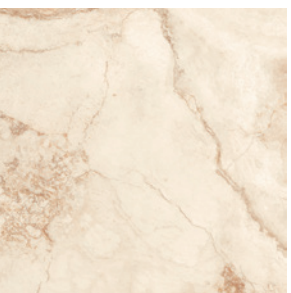

HIGHLIGHTING

the Touchstone range

MADE IN ITALY

The Touchstone collection features the elegance of natural marble and harmonious balance of veining and shading. With its tone-on-tone colour variations and both Polished Matt and External Outdoor finishes, it creates a soft-to-the-touch feel with 3D printing technology which provides the perfect balance between luxury and understated unassuming beauty. Perfect for any floor or wall, this timeless collection will be sure to bring a sense of style to your home for years to come. With two finish versions, you'll have no problem finding the perfect one for your space.

Moderate variation

Gold

600 x 1200mm
TOUGD612P (polished matt)
TOUGD612E (external outdoor)

Grey

600 x 1200mm
TOUGY612P (polished matt)
TOUGY612E (external outdoor)

White

600 x 1200mm
TOUWH612P (polished matt)
TOUWH612E (external outdoor)

Gold

Grey

White

Item code	Product colour	Size	Category	Texture	Edge detail	PCS/CTN	CTN/PLT	SQM/PLT	KG/UOS	UOS	P Rating	V Rating
TOUNGD612E	Gold	3600 x 1200 x 9mm	Porcelain Tiles	External Outdoor	Rectified	16	36	52.56	30.50	SQM	N/A	V3
TOUNGD612P	Gold	3600 x 1200 x 9mm	Porcelain Tiles	Polished Matt	Rectified	2	36	52.56	30.50	SQM	N/A	V3
TOUNGY612E	Grey	3600 x 1200 x 9mm	Porcelain Tiles	External Outdoor	Rectified	16	36	52.56	30.50	SQM	N/A	V3
TOUNGY612P	Grey	3600 x 1200 x 9mm	Porcelain Tiles	Polished Matt	Rectified	2	36	52.56	30.50	SQM	N/A	V3
TOUNWH612E	White	3600 x 1200 x 9mm	Porcelain Tiles	External Outdoor	Rectified	16	36	52.56	30.50	SQM	N/A	V3
TOUNWH612P	White	3600 x 1200 x 9mm	Porcelain Tiles	Polished Matt	Rectified	2	36	52.56	30.50	SQM	N/A	V3