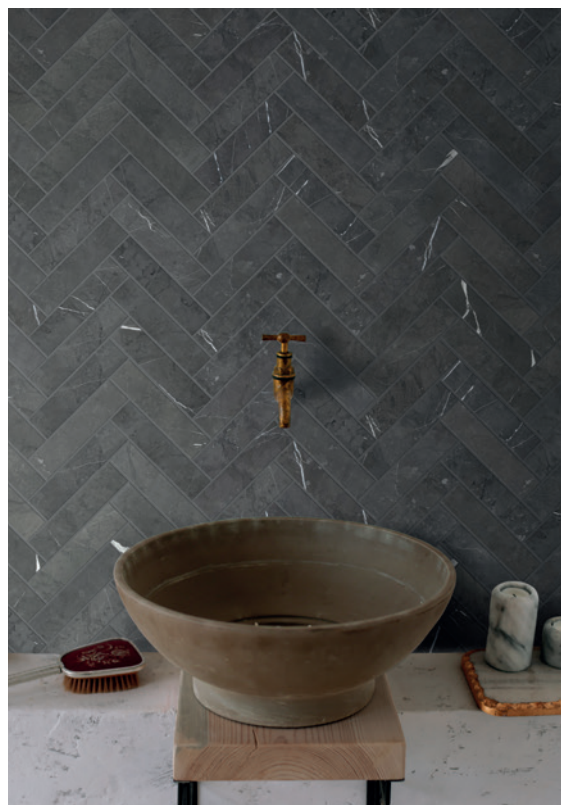

HIGHLIGHTING

the Aura range

MADE IN CHINA

The Aura range is a carefully selected range of marble mosaics curated from around the world. Available in a variety of different subtle coloured marble mosaics sourced from the earth. In the aura range we have Ming Green, Norweigan Pink, Blue Sandstone, Pietra Grey, and the classic Carrara. All are available in a variety of different mosaic patterns such as Herringbone, Pennys, Brickbond, Fan and Squares.

New Grey, Carrara,
Pietra Grey

Slight variation

Ming Green

Moderate variation

Blue Sandstone,
Norwegian Pink

High variation

Blue Sandstone

Herringbone 214 x 263mm (sht)
35 x 150mm (pce)
AURABSH (honed)