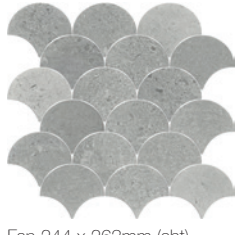

Fan 244 x 263mm (sht)
80 x 68mm (pce)
AURABSF (honed)

Brick 300 x 300mm (sht)
23 x 148mm (pce)
AURABSB (honed)

Penny 287 x 304mm (sht)
23mm Diameter (pce)
AURABSP (honed)

Norwegian Pink

Herringbone 214 x 263mm (sht)
35 x 150mm (pce)
AURANPH (honed)

Penny 287 x 304mm (sht)
23mm Diameter (pce)
AURANPP (honed)

Ming Gren

Herringbone 214 x 263mm (sht)
35 x 150mm (pce)
AURAMGH (honed)

Fan 244 x 263mm (sht)
80 x 68mm (pce)
AURAMGF (honed)

Brick 300 x 300mm (sht)
23 x 148mm (pce)
AURAMGB (honed)

Penny 287 x 304mm (sht)
23mm Diameter (pce)
AURAMGF (honed)

Square 305 x 305mm (sht)
75 x 75mm (pce)
AURAMGS (honed)

New Grey

Herringbone 214 x 263mm (sht)
35 x 150mm (pce)
AURANGH (honed)

Fan 244 x 263mm (sht)
80 x 68mm (pce)
AURANGF (honed)

Penny 287 x 304mm (sht)
23mm Diameter (pce)
AURANGP (honed)

Square 305 x 305mm (sht)
75 x 75mm (pce)
AURANGS (honed)

Carrara

Herringbone 214 x 263mm (sht)
35 x 150mm (pce)
AURACAH (honed)

Fan 244 x 263mm (sht)
80 x 68mm (pce)
AURACAF (honed)