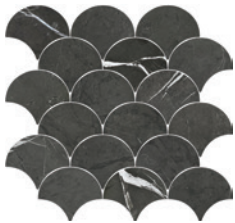

Penny 287 x 304mm (sht)
23mm Diameter (pce)
AURANGP (honed)

Square 305 x 305mm (sht)
75 x 75mm (pce)
AURANGS (honed)

Carrara

Herringbone 214 x 263mm (sht)
35 x 150mm (pce)
AURACAH (honed)

Fan 244 x 263mm (sht)
80 x 68mm (pce)
AURACAF (honed)

Brick 300 x 300mm (sht)
23 x 148mm (pce)
AURACAB (honed)

Penny 287 x 304mm (sht)
23mm Diameter (pce)
AURACAP (honed)

Square 305 x 305mm (sht)
75 x 75mm (pce)
AURACAS (honed)

Pietra Grey

Fan 244 x 263mm (sht)
80 x 68mm (pce)
AURAPGF (honed)