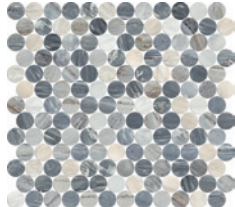

HIGHLIGHTING

the Aura range

MADE IN CHINA

The Aura range is a carefully selected range of marble mosaics curated from around the world. Available in a variety of different subtle coloured marble mosaics sourced from the earth. In the aura range we have Ming Green, Norweigan Pink, Blue Sandstone, Pietra Grey, and the classic Carrara. All are available in a variety of different mosaic patterns such as Herringbone, Pennys, Brickbond, Fan and Squares.

New Grey, Carrara,
Pietra Grey

Slight variation

Ming Green

Moderate variation

Blue Sandstone,
Norwegian Pink

High variation

Blue Sandstone

Herringbone 214 x 263mm (sht)
35 x 150mm (pce)
AURABSH (honed)

Fan 244 x 263mm (sht)
80 x 68mm (pce)
AURABSF (honed)

Brick 300 x 300mm (sht)
23 x 148mm (pce)
AURABSB (honed)

Penny 287 x 304mm (sht)
23mm Diameter (pce)
AURABSP (honed)

Norwegian Pink

Herringbone 214 x 263mm (sht)
35 x 150mm (pce)
AURANPH (honed)