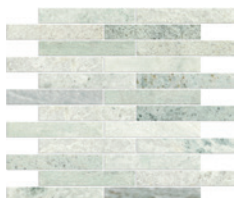

Fan 244 x 263mm (sht)
80 x 68mm (pce)
AURABSF (honed)

Brick 300 x 300mm (sht)
23 x 148mm (pce)
AURABSB (honed)

Penny 287 x 304mm (sht)
23mm Diameter (pce)
AURABSP (honed)

Norwegian Pink

Herringbone 214 x 263mm (sht)
35 x 150mm (pce)
AURANPH (honed)

Penny 287 x 304mm (sht)
23mm Diameter (pce)
AURANPP (honed)

Ming Gren

Herringbone 214 x 263mm (sht)
35 x 150mm (pce)
AURAMGH (honed)

Fan 244 x 263mm (sht)
80 x 68mm (pce)
AURAMGF (honed)

Brick 300 x 300mm (sht)
23 x 148mm (pce)
AURAMGB (honed)

Penny 287 x 304mm (sht)
23mm Diameter (pce)
AURAMGF (honed)

Square 305 x 305mm (sht)
75 x 75mm (pce)
AURAMGS (honed)

New Grey

Herringbone 214 x 263mm (sht)
35 x 150mm (pce)
AURANGH (honed)

Fan 244 x 263mm (sht)
80 x 68mm (pce)
AURANGF (honed)