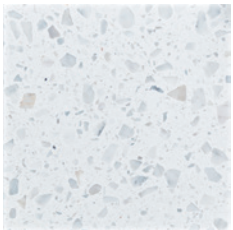

Slight variation

Moderate variation

Gelato White

300 x 300mm
TER-GEWH-B0 (honed)

300 x 600mm
TER-GEWH-B6 (honed)

600 x 600mm
TER-GEWH-B0 (honed)

Gnocchi White

300 x 300mm
TER-GNWH-B0 (honed)

300 x 600mm
TER-GNWH-B6 (honed)

600 x 600mm
TER-GNWH-B0 (honed)

**Gelato
White**

**Gnocchi
White**

Item code	Product colour	Size	Category	Texture	Edge detail	PCS/CTN	CTN/PLT	SQM/PLT	KG/UOS	UOS	P Rating	V Rating
TER-GEWH60	Gelato White	600 x 600mm	Natural Stone Porcelain	Honed	Rectified	3	34	36.72	25.00	SQM	P1	V3
TER-GEWH36	Gelato White	300 x 600mm	Natural Stone Porcelain	Honed	Rectified	3	68	36.72	25.00	SQM	P1	V3
TER-GEWH30	Gelato White	300 x 300mm	Natural Stone Porcelain	Honed	Rectified	6	70	37.80	25.00	SQM	P1	V3
TER-GNWH60	Gnocchi White	600 x 600mm	Natural Stone Porcelain	Honed	Rectified	3	34	36.72	25.00	SQM	P1	V2
TER-GNWH36	Gnocchi White	300 x 600mm	Natural Stone Porcelain	Honed	Rectified	3	68	36.72	25.00	SQM	P1	V2
TER-GNWH30	Gnocchi White	300 x 300mm	Natural Stone Porcelain	Honed	Rectified	6	70	37.80	25.00	SQM	P1	V2