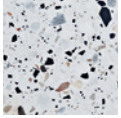

Slight variation

Moderate variation

Gelato White

300 x 300mm
TER-GEWH-B0 (honed)

300 x 600mm
TER-GEWH-B6 (honed)

600 x 600mm
TER-GEWH-B0 (honed)

Gnocchi White

300 x 300mm
TER-GNWH-B0 (honed)

300 x 600mm
TER-GNWH-B6 (honed)

600 x 600mm
TER-GNWH-B0 (honed)

**Gelato
White**

**Gnocchi
White**

Item code	Product colour	Size	Category	Texture	Edge detail	PCS/CTN	CTN/PLT	SQM/PLT	KG/UOS	UOS	P Rating	V Rating
TER-GEWH60	Gelato White	600 x 600mm	Natural Stone Porcelain	Honed	Rectified	3	34	36.72	25.00	SQM	P1	V3
TER-GEWH36	Gelato White	300 x 600mm	Natural Stone Porcelain	Honed	Rectified	3	68	36.72	25.00	SQM	P1	V3
TER-GEWH30	Gelato White	300 x 300mm	Natural Stone Porcelain	Honed	Rectified	6	70	37.80	25.00	SQM	P1	V3
TER-GNWH60	Gnocchi White	600 x 600mm	Natural Stone Porcelain	Honed	Rectified	3	34	36.72	25.00	SQM	P1	V2
TER-GNWH36	Gnocchi White	300 x 600mm	Natural Stone Porcelain	Honed	Rectified	3	68	36.72	25.00	SQM	P1	V2
TER-GNWH30	Gnocchi White	300 x 300mm	Natural Stone Porcelain	Honed	Rectified	6	70	37.80	25.00	SQM	P1	V2