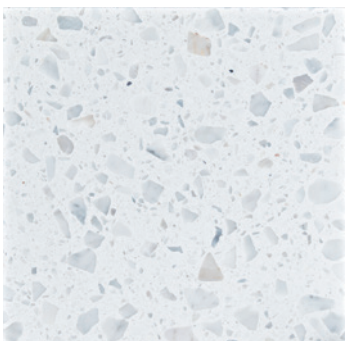

Slight variation

Moderate variation

Gelato White

300 x 300mm
TER-GEWH-B0 (honed)

300 x 600mm
TER-GEWH-B6 (honed)

600 x 600mm
TER-GEWH-B0 (honed)

Gnocchi White

300 x 300mm
TER-GNWH-B0 (honed)

300 x 600mm
TER-GNWH-B6 (honed)

600 x 600mm
TER-GNWH-B0 (honed)

**Gelato
White**

**Gnocchi
White**

Item code	Product colour	Size	Category	Texture	Edge detail	PCS/CTN	CTN/PLT	SQM/PLT	KG/UOS	UOS	P Rating	V Rating
TER-GEWH60	Gelato White	600 x 600mm	Natural Stone Porcelain	Honed	Rectified	3	34	36.72	25.00	SQM	P1	V3
TER-GEWH36	Gelato White	300 x 600mm	Natural Stone Porcelain	Honed	Rectified	3	68	36.72	25.00	SQM	P1	V3
TER-GEWH30	Gelato White	300 x 300mm	Natural Stone Porcelain	Honed	Rectified	6	70	37.80	25.00	SQM	P1	V3
TER-GNWH60	Gnocchi White	600 x 600mm	Natural Stone Porcelain	Honed	Rectified	3	34	36.72	25.00	SQM	P1	V2
TER-GNWH36	Gnocchi White	300 x 600mm	Natural Stone Porcelain	Honed	Rectified	3	68	36.72	25.00	SQM	P1	V2
TER-GNWH30	Gnocchi White	300 x 300mm	Natural Stone Porcelain	Honed	Rectified	6	70	37.80	25.00	SQM	P1	V2