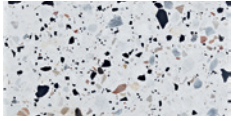

Slight variation

Moderate variation

Gelato White

300 x 300mm
TER-GEWH-B0 (honed)

300 x 600mm
TER-GEWH-B6 (honed)

600 x 600mm
TER-GEWH-B0 (honed)

Gnocchi White

300 x 300mm
TER-GNWH-B0 (honed)

300 x 600mm
TER-GNWH-B6 (honed)

600 x 600mm
TER-GNWH-B0 (honed)

**Gelato
White**

**Gnocchi
White**

Item code	Product colour	Size	Category	Texture	Edge detail	PCS/CTN	CTN/PLT	SQM/PLT	KG/UOS	UOS	P Rating	V Rating
TER-GEWH60	Gelato White	600 x 600mm	Natural Stone Porcelain	Honed	Rectified	3	34	36.72	25.00	SQM	P1	V3
TER-GEWH36	Gelato White	300 x 600mm	Natural Stone Porcelain	Honed	Rectified	3	68	36.72	25.00	SQM	P1	V3
TER-GEWH30	Gelato White	300 x 300mm	Natural Stone Porcelain	Honed	Rectified	6	70	37.80	25.00	SQM	P1	V3
TER-GNWH60	Gnocchi White	600 x 600mm	Natural Stone Porcelain	Honed	Rectified	3	34	36.72	25.00	SQM	P1	V2
TER-GNWH36	Gnocchi White	300 x 600mm	Natural Stone Porcelain	Honed	Rectified	3	68	36.72	25.00	SQM	P1	V2
TER-GNWH30	Gnocchi White	300 x 300mm	Natural Stone Porcelain	Honed	Rectified	6	70	37.80	25.00	SQM	P1	V2