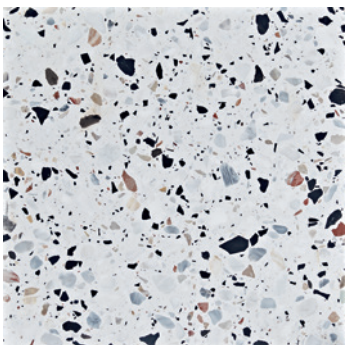

Slight variation

Moderate variation

Gelato White

300 x 300mm
TER-GEWH-B0 (honed)

300 x 600mm
TER-GEWH-B6 (honed)

600 x 600mm
TER-GEWH-B0 (honed)

Gnocchi White

300 x 300mm
TER-GNWH-B0 (honed)

300 x 600mm
TER-GNWH-B6 (honed)

600 x 600mm
TER-GNWH-B0 (honed)

**Gelato
White**

**Gnocchi
White**

Item code	Product colour	Size	Category	Texture	Edge detail	PCS/CTN	CTN/PLT	SQM/PLT	KG/UOS	UOS	P Rating	V Rating
TER-GEWH60	Gelato White	600 x 600mm	Natural Stone Porcelain	Honed	Rectified	3	34	36.72	25.00	SQM	P1	V3
TER-GEWH36	Gelato White	300 x 600mm	Natural Stone Porcelain	Honed	Rectified	3	68	36.72	25.00	SQM	P1	V3
TER-GEWH30	Gelato White	300 x 300mm	Natural Stone Porcelain	Honed	Rectified	6	70	37.80	25.00	SQM	P1	V3
TER-GNWH60	Gnocchi White	600 x 600mm	Natural Stone Porcelain	Honed	Rectified	3	34	36.72	25.00	SQM	P1	V2
TER-GNWH36	Gnocchi White	300 x 600mm	Natural Stone Porcelain	Honed	Rectified	3	68	36.72	25.00	SQM	P1	V2
TER-GNWH30	Gnocchi White	300 x 300mm	Natural Stone Porcelain	Honed	Rectified	6	70	37.80	25.00	SQM	P1	V2