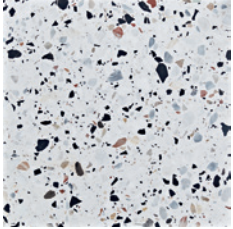

Slight variation

Moderate variation

Gelato White

300 x 300mm
TER-GEWH-B0 (honed)

300 x 600mm
TER-GEWH-B6 (honed)

600 x 600mm
TER-GEWH-B0 (honed)

Gnocchi White

300 x 300mm
TER-GNWH-B0 (honed)

300 x 600mm
TER-GNWH-B6 (honed)

600 x 600mm
TER-GNWH-B0 (honed)

**Gelato
White**

**Gnocchi
White**

Item code	Product colour	Size	Category	Texture	Edge detail	PCS/CTN	CTN/PLT	SQM/PLT	KG/UOS	UOS	P Rating	V Rating
TER-GEWH60	Gelato White	600 x 600mm	Natural Stone Porcelain	Honed	Rectified	3	34	36.72	25.00	SQM	P1	V3
TER-GEWH36	Gelato White	300 x 600mm	Natural Stone Porcelain	Honed	Rectified	3	68	36.72	25.00	SQM	P1	V3
TER-GEWH30	Gelato White	300 x 300mm	Natural Stone Porcelain	Honed	Rectified	6	70	37.80	25.00	SQM	P1	V3
TER-GNWH60	Gnocchi White	600 x 600mm	Natural Stone Porcelain	Honed	Rectified	3	34	36.72	25.00	SQM	P1	V2
TER-GNWH36	Gnocchi White	300 x 600mm	Natural Stone Porcelain	Honed	Rectified	3	68	36.72	25.00	SQM	P1	V2
TER-GNWH30	Gnocchi White	300 x 300mm	Natural Stone Porcelain	Honed	Rectified	6	70	37.80	25.00	SQM	P1	V2