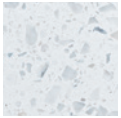

Slight variation

Moderate variation

Gelato White

300 x 300mm
TER-GEWH-B0 (honed)

300 x 600mm
TER-GEWH-B6 (honed)

600 x 600mm
TER-GEWH-B0 (honed)

Gnocchi White

300 x 300mm
TER-GNWH-B0 (honed)

300 x 600mm
TER-GNWH-B6 (honed)

600 x 600mm
TER-GNWH-B0 (honed)

**Gelato
White**

**Gnocchi
White**

Item code	Product colour	Size	Category	Texture	Edge detail	PCS/CTN	CTN/PLT	SQM/PLT	KG/UOS	UOS	P Rating	V Rating
TER-GEWH60	Gelato White	600 x 600mm	Natural Stone Porcelain	Honed	Rectified	3	34	36.72	25.00	SQM	P1	V3
TER-GEWH36	Gelato White	300 x 600mm	Natural Stone Porcelain	Honed	Rectified	3	68	36.72	25.00	SQM	P1	V3
TER-GEWH30	Gelato White	300 x 300mm	Natural Stone Porcelain	Honed	Rectified	6	70	37.80	25.00	SQM	P1	V3
TER-GNWH60	Gnocchi White	600 x 600mm	Natural Stone Porcelain	Honed	Rectified	3	34	36.72	25.00	SQM	P1	V2
TER-GNWH36	Gnocchi White	300 x 600mm	Natural Stone Porcelain	Honed	Rectified	3	68	36.72	25.00	SQM	P1	V2
TER-GNWH30	Gnocchi White	300 x 300mm	Natural Stone Porcelain	Honed	Rectified	6	70	37.80	25.00	SQM	P1	V2