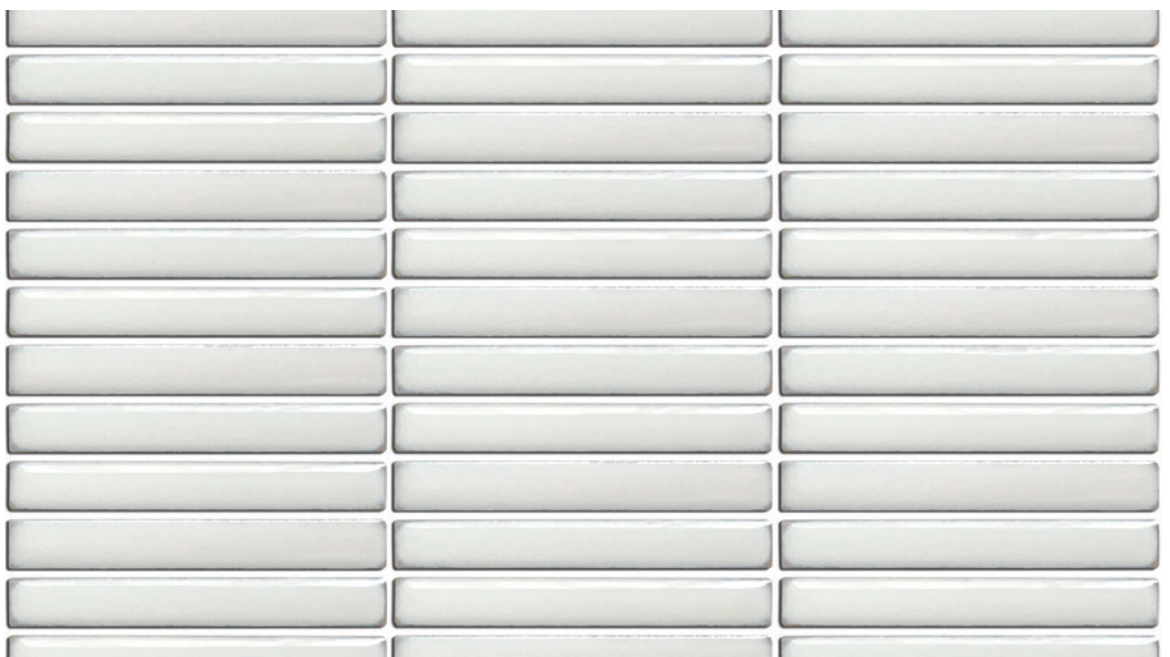

HIGHLIGHTING the Fingers range

MADE IN CHINA

Presenting a simple and elegant shape that is the perfect fit for any backsplash or feature wall. The Fingers collection is available in six shades such as Black, Dove, Mint, Steel, Vintage White and White.

Mint

296 x 297mm (sht)
12 x 92mm (pce)
FNGBMI (glossy)

Steel

296 x 297mm (sh)
12 x 92mm (pce)
FNGRST (glossy)

Vintage White

296 x 297mm (sh)
12 x 92mm (pce)
FNGRWW (glossy)

White

296 x 297mm (sh)
12 x 92mm (pce)
FNGRWH (glossy)

Black

Dove

Mint

Steel

Vintage White

White

Item code	Product colour	Size	Category	Texture	Edge detail	PCS/CTN	CTN/PLT	SQM/PLT	KG/UOS	UOS	P Rating	V Rating
FNGRBK	Black	296 x 297mm	Mosaic	Glossy	Unrectified	12	81	81.75	16.65	SQM	N/A	V1
FNGRDO	Dove	296 x 297mm	Mosaic	Glossy	Unrectified	12	81	81.75	16.65	SQM	N/A	V2
FNGRMI	Mint	296 x 297mm	Mosaic	Glossy	Unrectified	12	81	81.75	16.65	SQM	N/A	V2
FNGRST	Steel	296 x 297mm	Mosaic	Glossy	Unrectified	12	81	81.75	16.65	SQM	N/A	V2
FNGRWW	Vintage White	296 x 297mm	Mosaic	Glossy	Unrectified	12	81	81.75	16.65	SQM	N/A	V2
FNGRWH	White	296 x 297mm	Mosaic	Glossy	Unrectified	12	81	81.75	16.65	SQM	N/A	V1