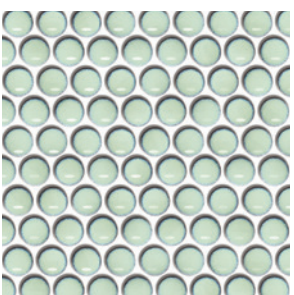

HIGHLIGHTING

the Penny Round range

MADE IN CHINA

Made from ceramic and showcasing 2 different beautiful colours – Mint and Vintage White – this collection follows the trend of the market and makes the perfect backsplash, for both modern and vintage looks.

Mint

295 x 295mm (sht)
19mm Diameter (pce)
PENRM (glossy)

Vintage White

295 x 295mm (sht)
19mm Diameter (pce)
PENRW (glossy)

Mint

Vintage White

Item code	Product colour	Size	Category	Texture	Edge detail	PCS/CTN	CTN/PLT	SQM/PLT	KG/UOS	UOS	P Rating	V Rating
PENRMI	Mint	295 x 295mm	Mosaic	Glossy	Unrecitified	22	54	103.39	10.19	SQM	N/A	V2
PENRWV	Vintage White	295 x 295mm	Mosaic	Glossy	Unrecitified	22	54	103.39	10.19	SQM	N/A	V2