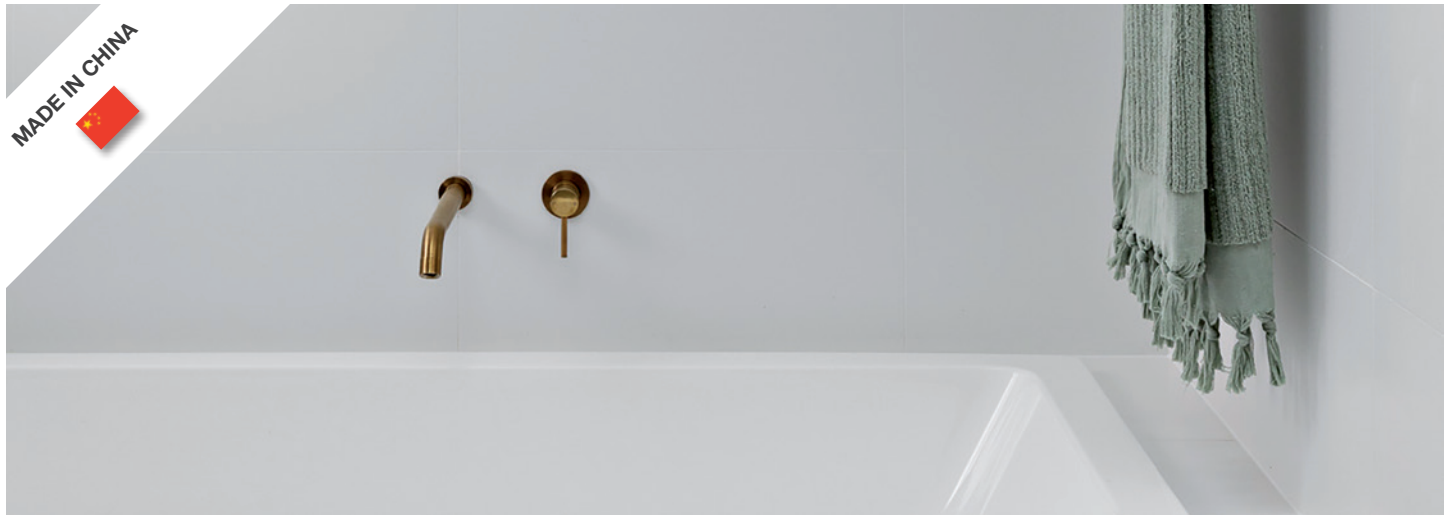

HIGHLIGHTING the White range

MADE IN CHINA

Our white range comprises of a variety of sizes ranging from 100 x 300mm to 300 x 600mm as well as a diverse selection of finishes, including cushioned-edge and rectified-edge tiles. This range is suitable for many applications including wet areas and splashbacks.