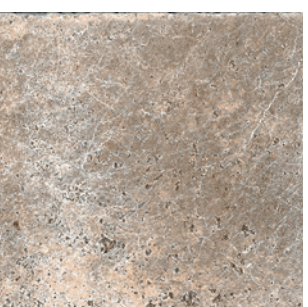

HIGHLIGHTING

the Aquitaine range

MADE IN ITALY

Our Aquitaine range creates the look of travertine without its associated maintenance. Made in Italy, these glazed porcelain tiles are indistinguishable from the real product, easy to clean, require no sealing and offer superior performance. This versatile product is perfect for internal and external applications as well as wet areas. Available in three colourways (beige, grigio and silver), and two sizes of 408mm x 614mm and French Pattern.

Silver

AQUSLFR (matt)
AQUSLFRE (textured)
French Pattern*

AQUSL46 (matt)
AQUSL46E (textured)
408 x 614mm

Beige

Grigio

Silver

Item code	Product colour	Size	Category	Texture	Edge detail	PCS/CTN	CTN/PLT	SQM/PLT	KG/UOS	UOS	P Rating	V Rating
AQUBF46	Beige	408 x 614 x 9.5mm	Porcelain Tiles	Matt	Unrectified	5	48	60.14	20.11	SQM	P4	V2
AQUBF46E	Beige	408 x 614 x 9.5mm	Porcelain Tiles	Textured	Unrectified	5	48	60.14	20.11	SQM	P5	V2
AQUBEFFR	Beige	French Pattern	Porcelain Tiles	Matt	Unrectified	6	44	33.00	20.11	SQM	P4	V2
AQUBEFFRE	Beige	French Pattern	Porcelain Tiles	Textured	Unrectified	6	44	33.00	20.11	SQM	P5	V2
AQUG46	Grigio	408 x 614 x 9.5mm	Porcelain Tiles	Matt	Unrectified	5	48	60.14	20.11	SQM	P4	V2
AQUG46E	Grigio	408 x 614 x 9.5mm	Porcelain Tiles	Textured	Unrectified	5	48	60.14	20.11	SQM	P5	V2
AQUGFR	Grigio	French Pattern	Porcelain Tiles	Matt	Unrectified	6	44	33.00	20.11	SQM	P4	V2
AQUGFRE	Grigio	French Pattern	Porcelain Tiles	Textured	Unrectified	6	44	33.00	20.11	SQM	P5	V2
AQUSL46	Silver	408 x 614 x 9.5mm	Porcelain Tiles	Matt	Unrectified	5	48	60.14	20.11	SQM	P4	V2
AQUSL46E	Silver	408 x 614 x 9.5mm	Porcelain Tiles	Textured	Unrectified	5	48	60.14	20.11	SQM	P5	V2
AQUSLFR	Silver	French Pattern	Porcelain Tiles	Matt	Unrectified	6	44	33.00	20.11	SQM	P4	V2
AQUSLFRE	Silver	French Pattern	Porcelain Tiles	Textured	Unrectified	6	44	33.00	20.11	SQM	P5	V2