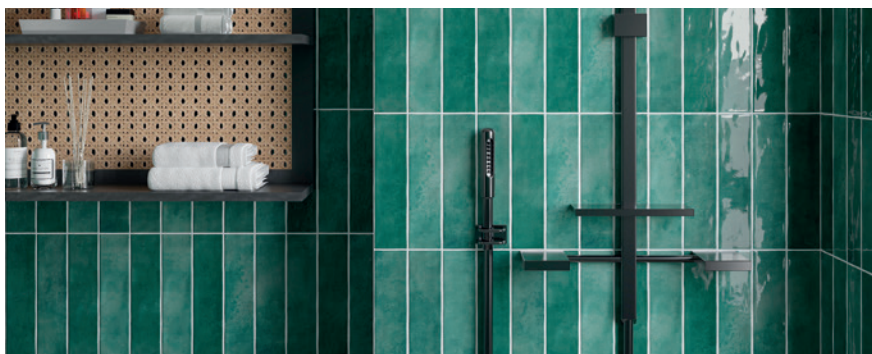

Dark Green

75 x 300mm
(22 faces)
CARMDG7530 (gloss)