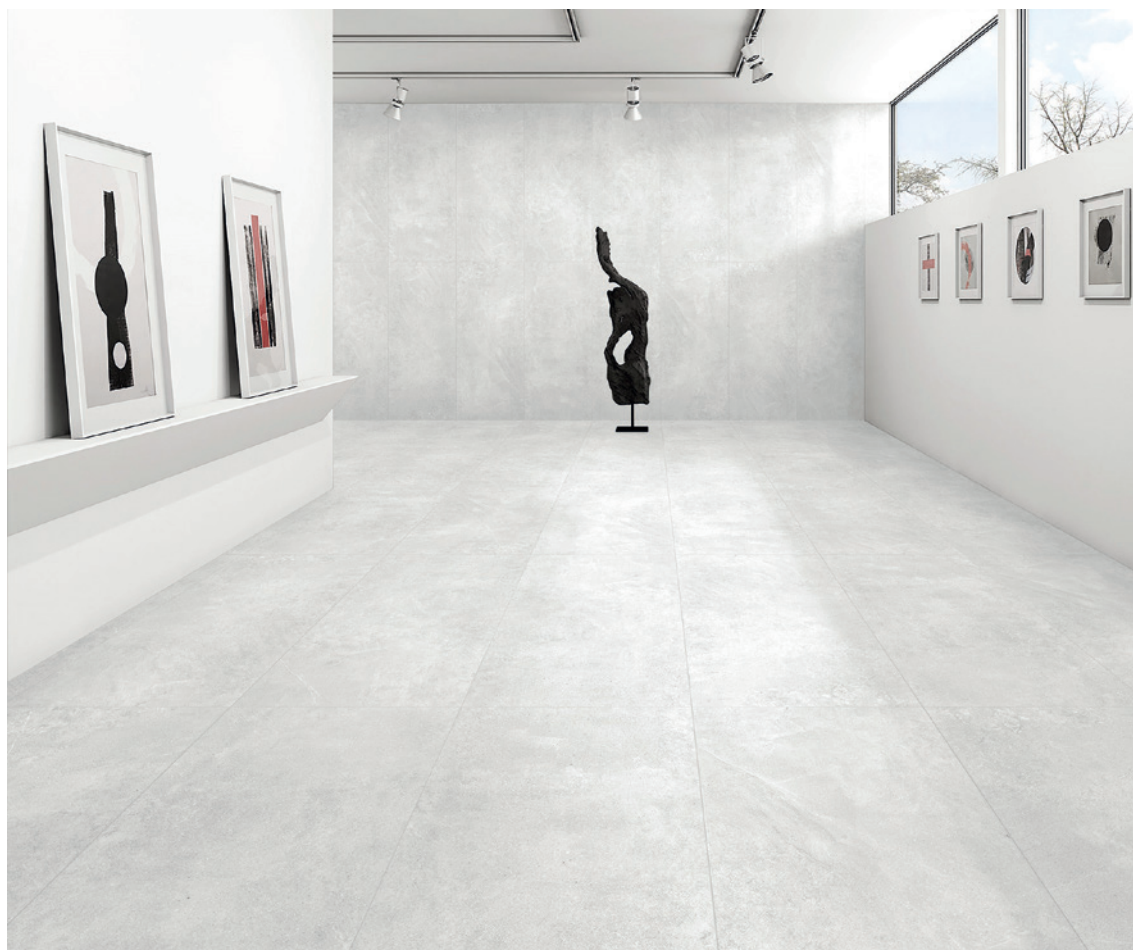

HIGHLIGHTING

the Cemento Pietra range

MADE IN CHINA

The Cemento Pietra range is reminiscent of the subtle variation of concrete, and fused with the veining of Pietra marble. This sleek and timeless range comes in four colourways of Black, Grey, Tan and White, meeting the needs of every look or style. The Cemento Pietra range also comes in a large array of sizes from 75 x 300mm, 300 x 300mm, 300 x 600mm and 600 x 600mm, making this a very versatile range for every need.

White

75 x 300mm
CEMPWH753M (in/out)

300 x 300mm
CEMPWH30M (in/out)

300 x 600mm
CEMPWH36M (in/out)

600 x 600mm
CEMPWH60M (in/out)

Black

Grey

Tan