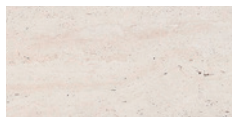

300 x 600mm
REWH36 (matt)