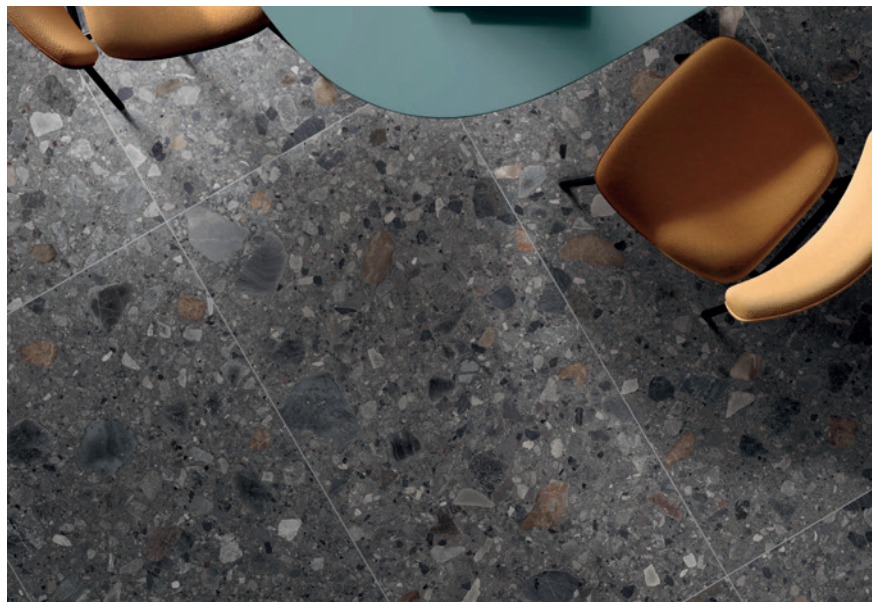

HIGHLIGHTING

the Venistone range

Venistone combines the opulent and intricate elegance of stone with the durability of a porcelain tile. The range is available in five colourways – White, Cream, Light Grey, Dark Grey and Charcoal – and in formats 300 x 300mm, 300 x 600mm, 600 x 600mm as well as the contemporary format 600 x 1200mm. Suitable for internal and external applications, as well as walls, floors and wet areas, Venistone brings a contemporary and rich design element to its space.

Slight variation

Charcoal

300 x 300mm (48 Faces)
VEISTCH30 (In/Out)

300 x 600mm (24 Faces)
VEISTCH36 (In/Out)

600 x 600mm (12 Faces)
VEISTCH60 (In/Out)

600 x 1200mm (6 Faces)
VEISTCH612 (In/Out)

Cream

300 x 300mm (48 Faces)
VEISTCR30 (In/Out)